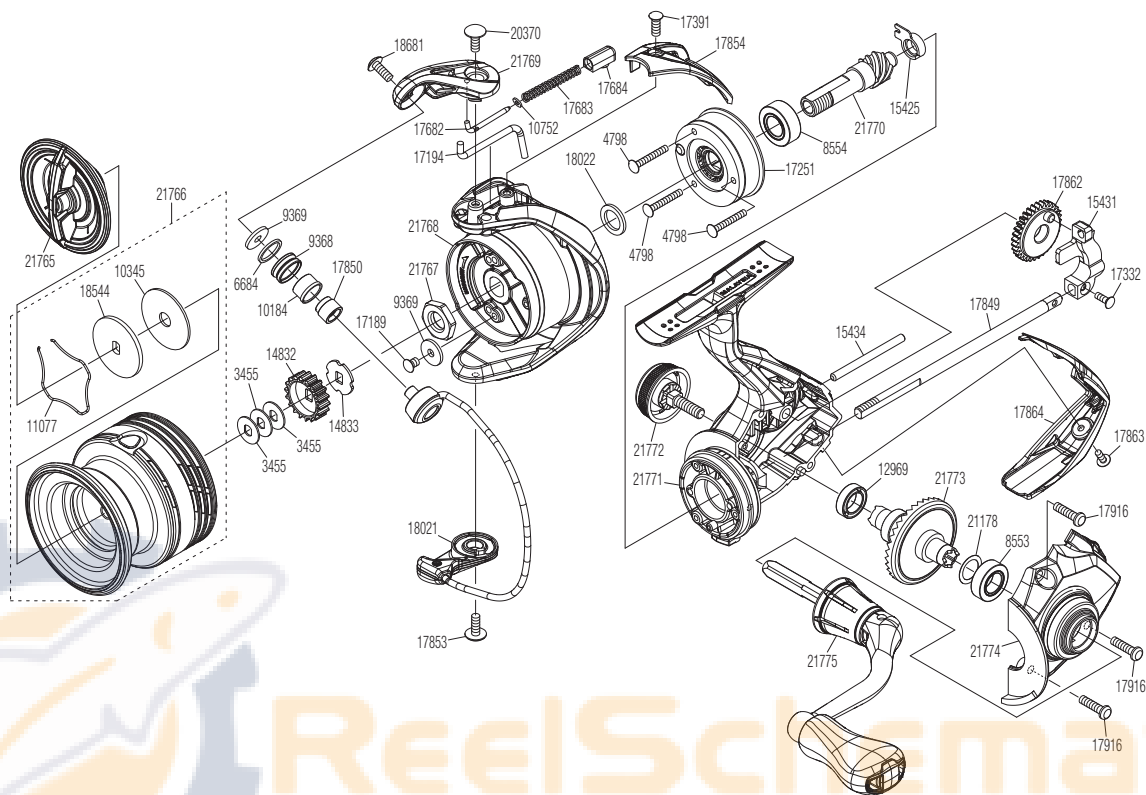

## NEX-2500

Please note that the number of adjusting washers may not always be the same as shown in the exploded views.

(51SB494E25X)

Please note that your actions take full responsibility when you take it apart.

Part No.	Description	Part No.	Description	Part No.	Description
RD 3455	Spool Washer	RD17332	Screw	RD21766	Spool Assembly
RD 4798	Screw	RD17391	Screw	RD21767	Rotor Nut
RD 6684	Spacer	RD17682	Bail Spring Guide A	RD21768	Rotor
RD 8553	Ball Bearing	RD17683	Bail Spring	RD21769	Bail Arm
RD 8554	Ball Bearing	RD17684	Bail Spring Guide B	RD21770	Pinion Gear
RD 9368	Line Roller	RD17849	Main Shaft	RD21771	Body
RD 9369	Washer	RD17850	Collar	RD21772	Handle Screw Cap Assembly
RD10184	Bushing	RD17853	Screw	RD21773	Drive Gear
RD10345	Drag Washer	RD17854	Bail Spring Cover	RD21774	Side Cover
RD10752	Bail Spring Guide A Collar	RD17862	Oscillating Gear	RD21775	Handle Assembly
RD11077	Retainer	RD17863	Screw		
RD12969	Ball Bearing	RD17864	Rear Protector		
RD14832	Spool Support A	RD17916	Screw		
RD14833	Spool Support B	RD18021	Bail Assembly		
RD15425	Bushing	RD18022	Washer		
RD15431	Oscillating Slider	RD18544	Key Washer		
RD15434	Oscillating Guide	RD18681	Screw		
RD17189	Screw	RD20370	Screw		
RD17194	Bail Trip Lever	RD21178	Washer		
RD17251	Roller Clutch Assembly	RD21765	Drag Knob Assembly		